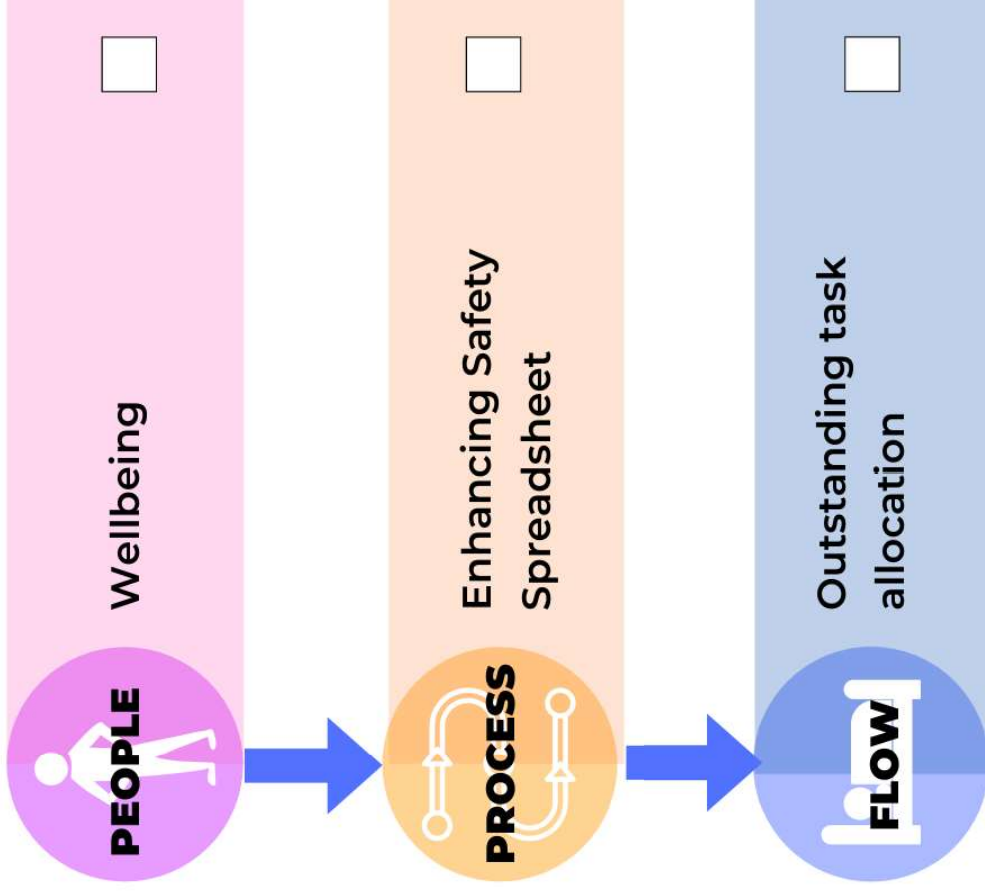

TEAM TIMEOUT 9AM MDT

TEAM SIGNOUT 4PM MDT

10 mins

STAFF WELLBEING = PATIENT WELLBEING