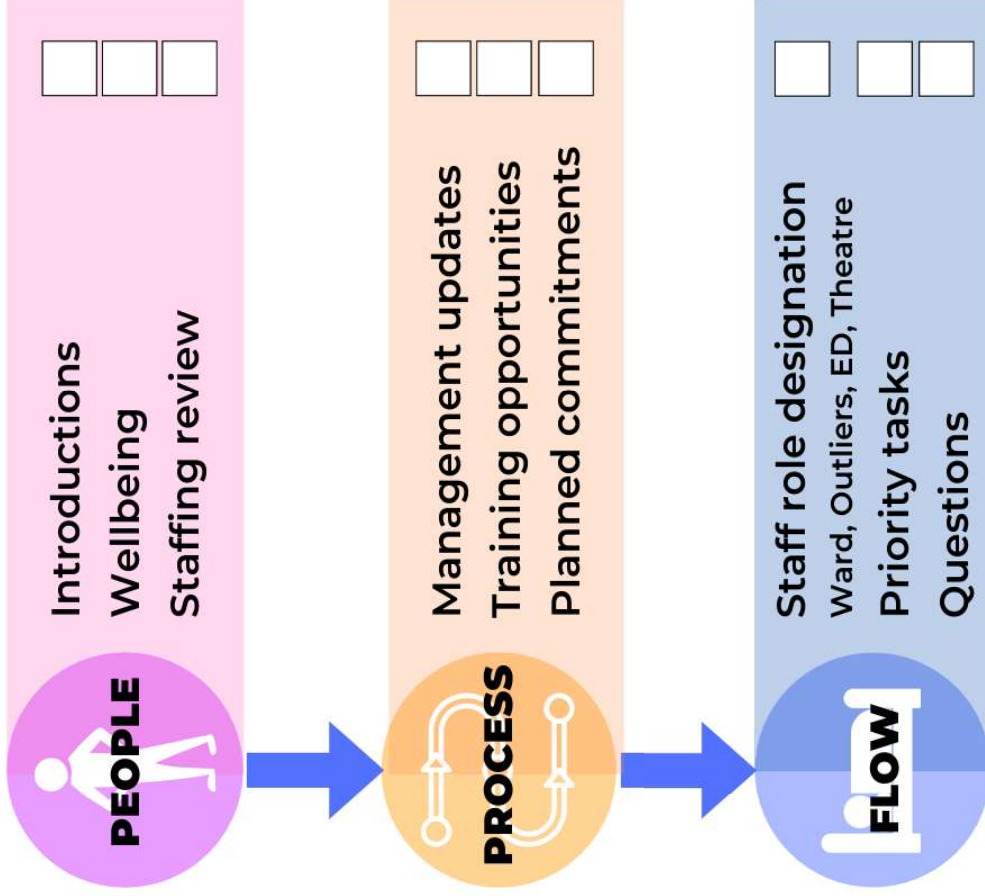

TEAM TIMEOUT 9AM MDT

TEAM SIGNOUT 4PM MDT

10 mins

STAFF WELLBEING = PATIENT WELLBEING